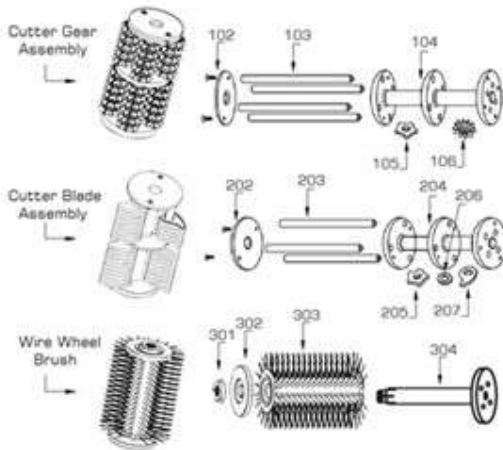

REPLACEMENT HEADS FOR KP-120/KP-AIR120

Cutter Gear Assembly

NO.	Parts No.	Description
102	KP-102	Flange Cover with Screw
103	KP-103	Shaft 14mmx22.5mm
104	KP-104	Type"H" Cage only
105	KP-105	Tipped Cutter
106	KP-106	Cutter Gear

Cutter Blade Assembly

NO.	Parts No.	Description
202	KP-202	Flange Cover with Screw
203	KP-203	Shaft 14mmx22.5mm
204	KP-204	Type"H" Cage only
205	KP-205	Tipped Cutter
206	KP-206	Washer
207	KP-207	Cutter Blade

Wire Wheel Brush Unit

NO.	Parts No.	Description
301	KP-301	Cap nut
302	KP-302	Flange Cover
303	KP-303	Wire Brush
304	KP-304	Holder