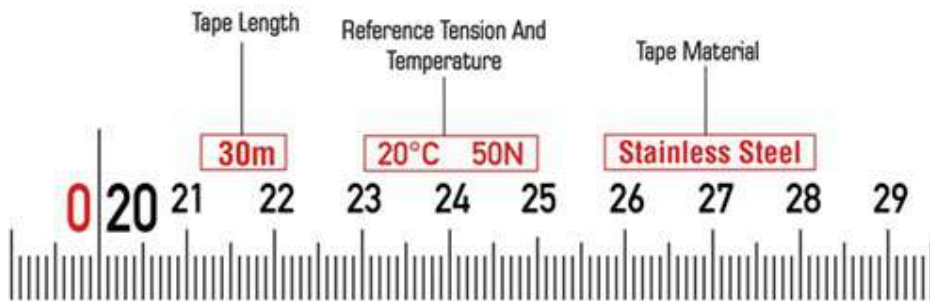

Banding Tool / Banding Band
Banding Buckle / Banding Screw Buckle

Oil Gauging Tape

Metric & Inch

Material : White Steel / Black Steel / Stainless Steel

Length : 15Mtrs / 20Mtrs / 30Mtrs / 50Mtrs

High Quality Oil Gauging Tape in anodised light metal frame with oblique handle