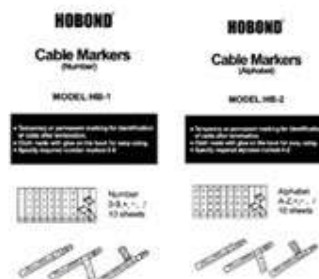

Cable Marker

CODE	DESCRIPTION	UNIT
794802	Marking number 0-9 in full set of 10 sheets	set
794804	Marking number A-Z in full set of 10 sheets	set