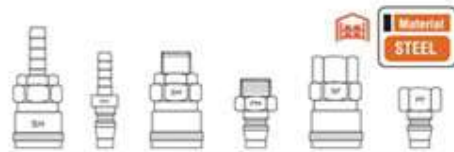

35 Hose And Couplings

CODE	DESCRIPTION	UNIT
351331	Steel Quick Connect Couplers 1/4" 10PM	pcs
351332	Steel Quick Connect Couplers 1/4" 20PM	pcs
351333	Steel Quick Connect Couplers 3/8" 30PM	pcs
351334	Steel Quick Connect Couplers 1/2" 40PM	pcs
351335	Steel Quick Connect Couplers 1/2" 400PM	pcs
351336	Steel Quick Connect Couplers 3/4" 600PM	pcs
351337	Steel Quick Connect Couplers 1" 800PM	pcs

CODE	DESCRIPTION	UNIT
351401	Steel Quick Connect Couplers 1/4" 20SF	pcs
351402	Steel Quick Connect Couplers 3/8" 30SF	pcs
351403	Steel Quick Connect Couplers 1/2" 40SF	pcs
351404	Steel Quick Connect Couplers 1/2" 400SF	pcs
351405	Steel Quick Connect Couplers 3/8" 600SF	pcs
351406	Steel Quick Connect Couplers 1" 800SF	pcs

CODE	DESCRIPTION	UNIT
351431	Steel Quick Connect Couplers 1/4" 20PF	pcs
351432	Steel Quick Connect Couplers 3/8" 30PF	pcs
351433	Steel Quick Connect Couplers 1/2" 40PF	pcs
351434	Steel Quick Connect Couplers 1/2" 400PF	pcs
351435	Steel Quick Connect Couplers 3/4" 600PF	pcs
351436	Steel Quick Connect Couplers 1" 800PF	pcs