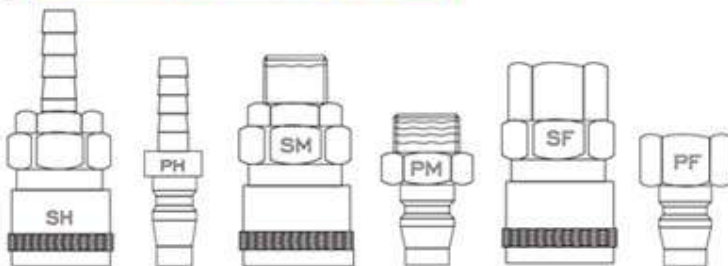

QUICK CONNECT COUPLERS

Material : 304 S.Steel / Steel