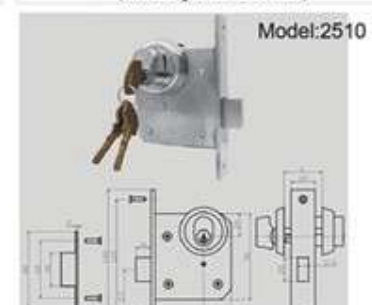

Cylinder Mortise Locks

Lever Tumbler Mortise With Lever Handle

Cylinder Mortise Dead Locks

CODE	DESCRIPTION	UNIT
490113	Cylinder mortise locks with lever handle Model: 2320 Steel or S.Steel (left or right hand of lock)	set

CODE	DESCRIPTION	UNIT
490133	Mortise latches with lever handle Model: 2410 stainless steel (left or right hand of lock)	set

CODE	DESCRIPTION	UNIT
490151	Cylinder mortise dead locks Model:2510 stainless steel	set