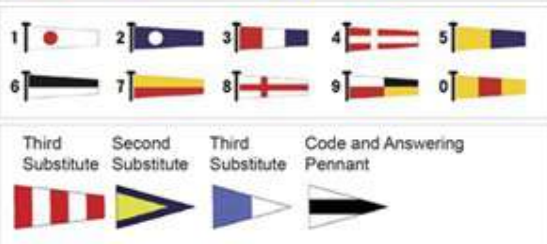

CODE	DESCRIPTION	UNIT	CODE	DESCRIPTION	UNIT
371511	Flags(Alphabet)3'x5' A	pcs	371531	Flags(Alphabet)3'x5' U	pcs
371512	Flags(Alphabet)3'x5' B	pcs	371532	Flags(Alphabet)3'x5' V	pcs
371513	Flags(Alphabet)3'x5' C	pcs	371533	Flags(Alphabet)3'x5' W	pcs
371514	Flags(Alphabet)3'x5' D	pcs	371534	Flags(Alphabet)3'x5' X	pcs
371515	Flags(Alphabet)3'x5' E	pcs	371535	Flags(Alphabet)3'x5' Y	pcs
371516	Flags(Alphabet)3'x5' F	pcs	371536	Flags(Alphabet)3'x5' Z	pcs
371517	Flags(Alphabet)3'x5' G	pcs	371541	Pennant(number)3'x5' 1	pcs
371518	Flags(Alphabet)3'x5' H	pcs	371542	Pennant(number)3'x5' 2	pcs
371519	Flags(Alphabet)3'x5' I	pcs	371543	Pennant(number)3'x5' 3	pcs
371520	Flags(Alphabet)3'x5' J	pcs	371544	Pennant(number)3'x5' 4	pcs
371521	Flags(Alphabet)3'x5' K	pcs	371545	Pennant(number)3'x5' 5	pcs
371522	Flags(Alphabet)3'x5' L	pcs	371546	Pennant(number)3'x5' 6	pcs
371523	Flags(Alphabet)3'x5' M	pcs	371547	Pennant(number)3'x5' 7	pcs
371524	Flags(Alphabet)3'x5' N	pcs	371548	Pennant(number)3'x5' 8	pcs
371525	Flags(Alphabet)3'x5' O	pcs	371549	Pennant(number)3'x5' 9	pcs
371526	Flags(Alphabet)3'x5' P	pcs	371550	Pennant(number)3'x5' 0	pcs
371527	Flags(Alphabet)3'x5' Q	pcs	371551	Pennant answering 3'x5'	pcs
371528	Flags(Alphabet)3'x5' R	pcs	371556	Substitutes first	pcs
371529	Flags(Alphabet)3'x5' S	pcs	371557	Substitutes second	pcs
371530	Flags(Alphabet)3'x5' T	pcs	371558	Substitutes third	pcs