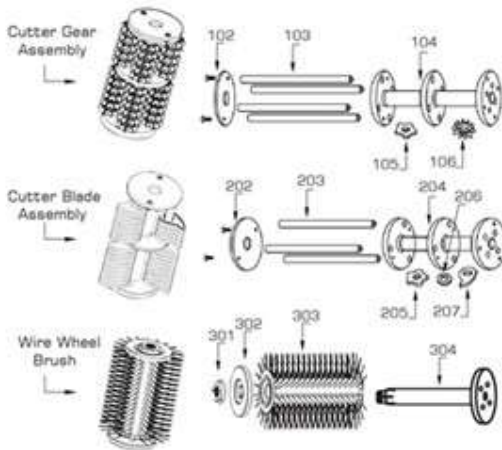

REPLACEMENT HEADS FOR KP-120/KP-AIR120

Cutter Gear Assembly

NO.	Parts No.	Description
102	KP-102	Flange Cover with Screw
103	KP-103	Shaft 14mmx22.5mm
104	KP-104	Type "H" Cage only
105	KP-105	Tipped Cutter
106	KP-106	Cutter Gear

Cutter Blade Assembly

NO.	Parts No.	Description
202	KP-202	Flange Cover with Screw
203	KP-203	Shaft 14mmx22.5mm
204	KP-204	Type "H" Cage only
205	KP-205	Tipped Cutter
206	KP-206	Washer
207	KP-207	Cutter Blade

Wire Wheel Brush Unit

NO.	Parts No.	Description
301	KP-301	Cap nut
302	KP-302	Flange Cover
303	KP-303	Wire Brush
304	KP-304	Holder