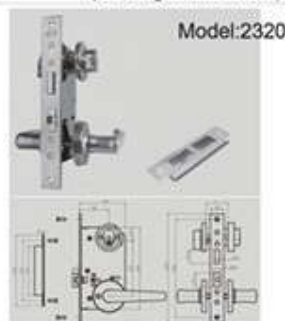

CODE	DESCRIPTION	UNIT
490109	Indicator Mortise Locks with lever handle Model: 2270 stainless steel (left or right hand of lock)	set

Cylinder Mortise Locks

Lever Tumbler Mortise With Lever Handle

Cylinder Mortise Dead Locks