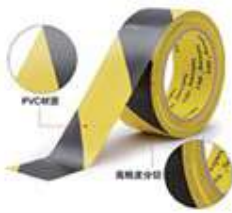

33 Safety Equipment

Hazard Warning Reflective Tapes

CODE	DESCRIPTION	UNIT
331191	hazard warning reflective tapes 45mm×10mtr	roll
331192	hazard warning reflective tapes 90mm×10mtr	roll
331193	hazard warning reflective tapes 150mm×10mtr	roll
331194	hazard warning reflective tapes 970mm×10mtr	roll
331195	hazard warning reflective tapes 50mm×33mtr	roll