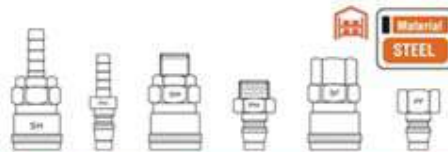

Quick Connect Couplers single end shut off coupler

Material
STEEL